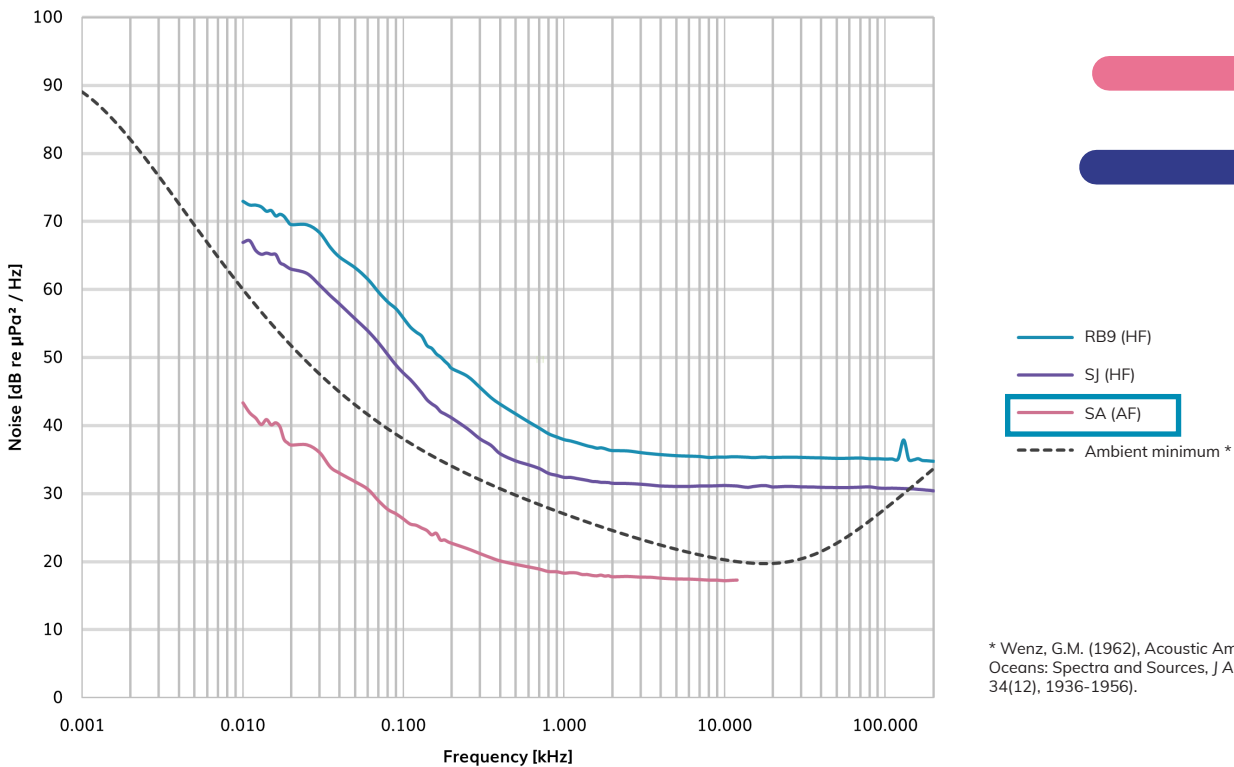

icListen AF

Accurate. Simple. Reliable.

The icListen Smart Digital Hydrophones are the industry's standard in digital marine acoustics. This compact, all-in-one instrument can process, stream, and record acoustic data, all in real-time. The icListen is fully calibrated, with rechargeable batteries, large memory, and internal processing of spectrum data and a built-in event detector.

Use the icListen as a digital hydrophone, acoustic recorder, or both simultaneously. Collect ocean sound data accurately, simply and reliably. Improve decision making and project success by choosing the icListen as part of your next deployment.

Compact and fast. Record, listen and analyze ocean data anywhere.

* Wenz, G.M. (1962), Acoustic Ambient Noise in the Oceans: Spectra and Sources, J ACOUST SOC AM, 34(12), 1936-1956.

	SA	Units
SIGNAL PERFORMANCE		
Low Frequency Cutoff	8	Hz
±3 dB Bandwidth	4	kHz
Usable Bandwidth	12.8	kHz
Maximum Data Sample Rate	32	ksps
Minimum Data Sample Rate	1	ksps
Resolution	24	bits
Minimum Self Noise	17	dB re $\mu\text{Pa}^2/\text{Hz}$
Peak Input Level (μPa)	165	dB re μPa
Peak Input Level (Volts)	6	dBV
Voltage Sensitivity	-159	dB re $\text{V}/\mu\text{Pa}$
Digital Sensitivity, 24-bit	-30	dB count/ μPa
Dynamic Range, 1.0 Hz Bandwidth	148	dB

MECHANICAL		
Weight (Titanium Case) [in air]	1045	g
Weight (Titanium Case) [in seawater]	686	g
Weight (Plastic Case) [in air]	632	g
Weight (Plastic Case) [in seawater]	273	g
Volume (Displacement)	368	cm^3
Overall Length, including connector	252	mm
Sensor Element Length	52	mm
Body (Can) Length	165	mm
Body Diameter	48	mm