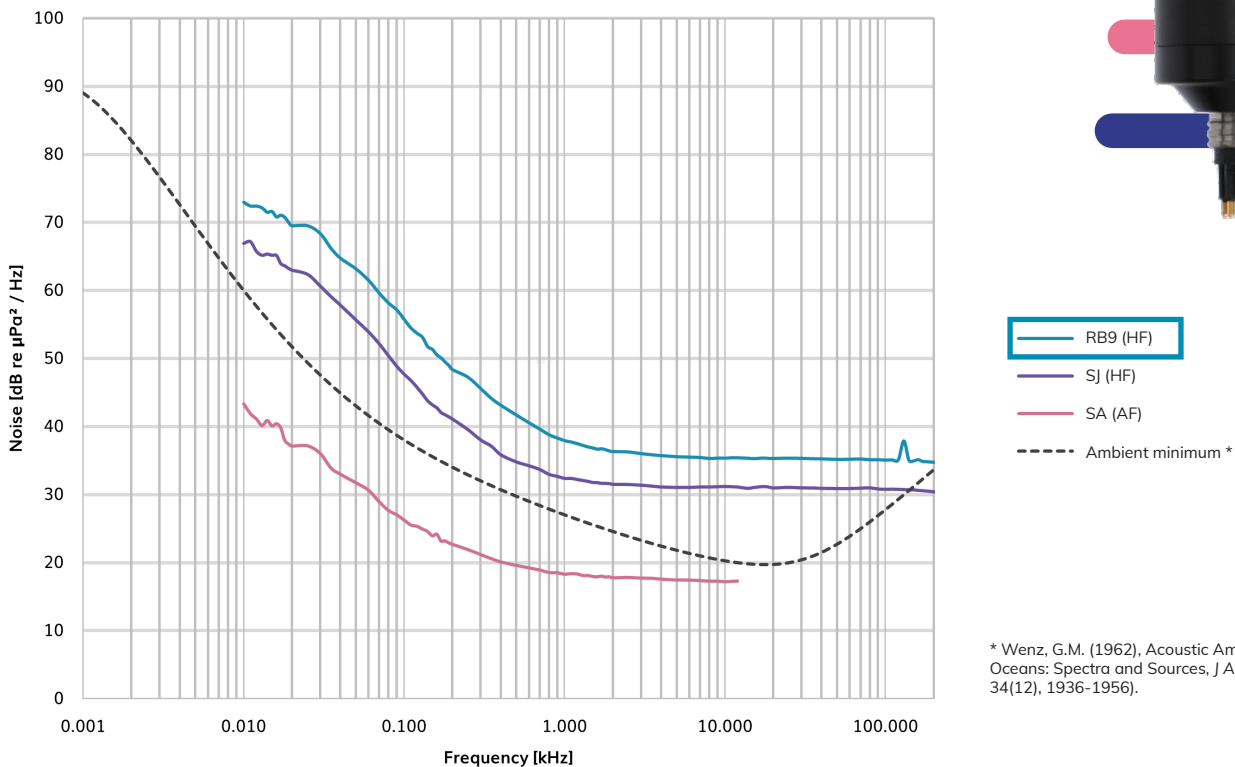

Compact and fast. Record, listen and analyze ocean data anywhere.